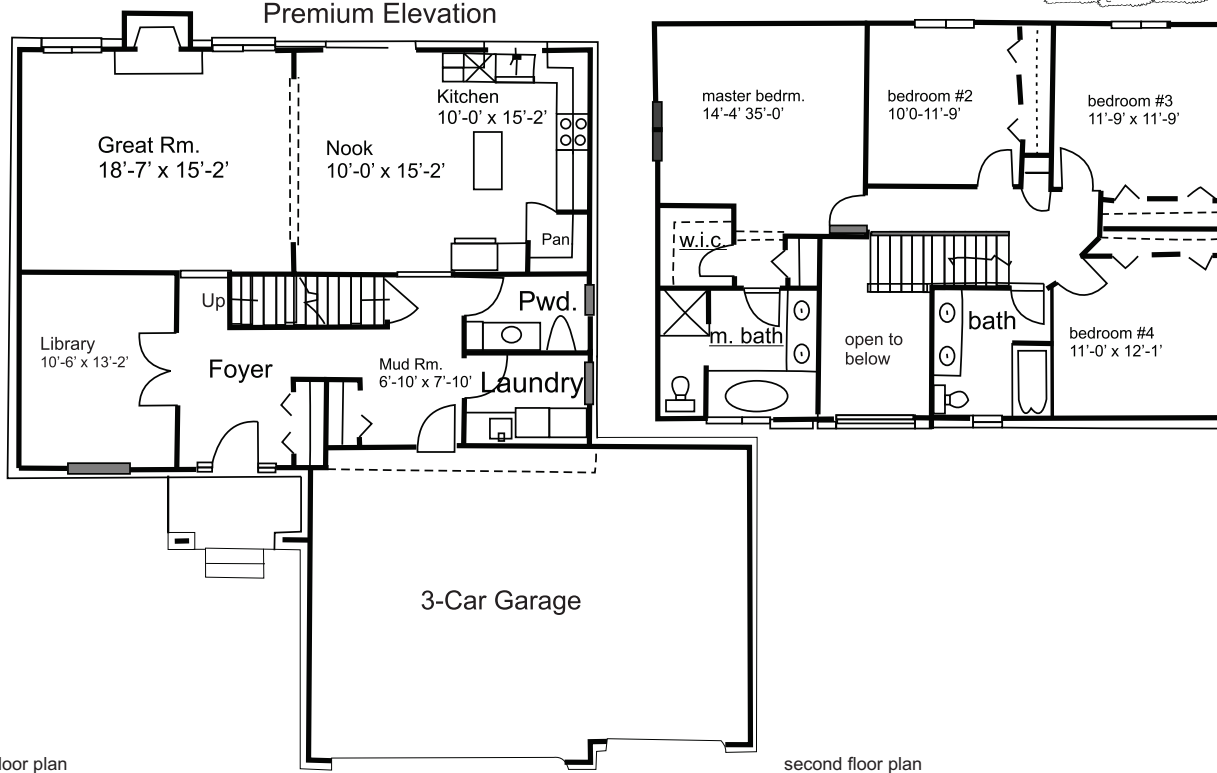

The Gabriella

Premium Elevation

first floor plan

second floor plan

Square Footage:
 First Floor: 1140 sq. ft.
 Second Floor: 1100 sq. ft.
 Total: 2,240 sq. ft.

CHERRY CREEK
 BUILDING LLC
 (586) 752-9624
 CherryCreekBuilding.com