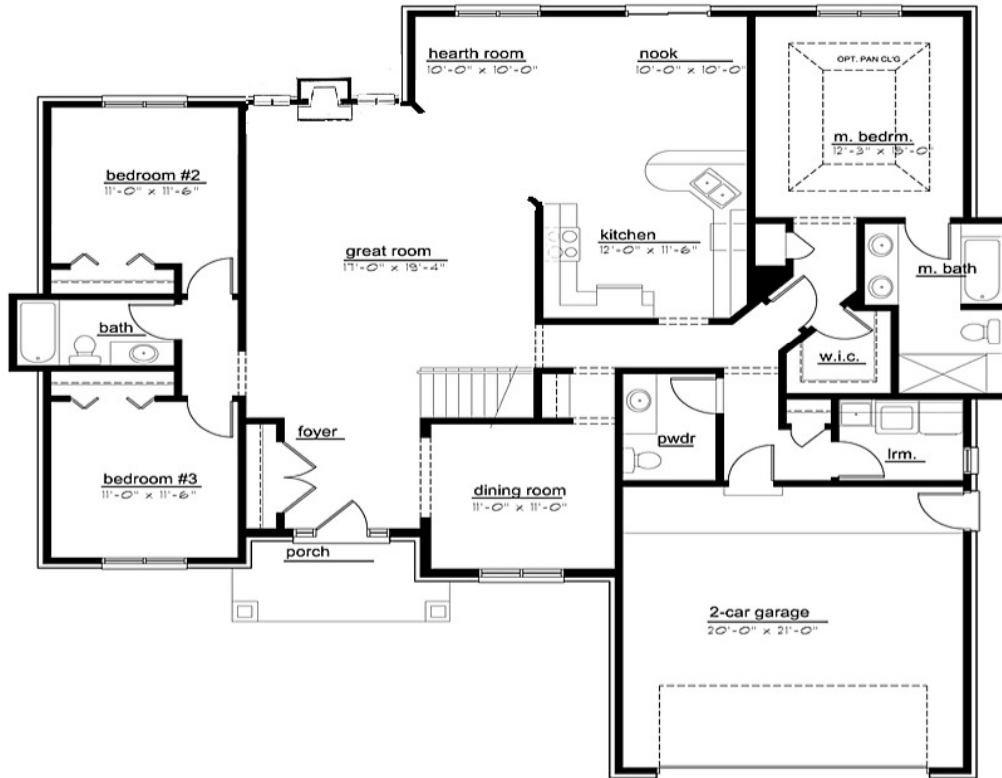

# The Bianca

front elevation

floor plan

1990 SQUARE FT.

**CHERRY  
CREEK**  
BUILDING LLC

(586) 752-9624

CherryCreekBuilding.com