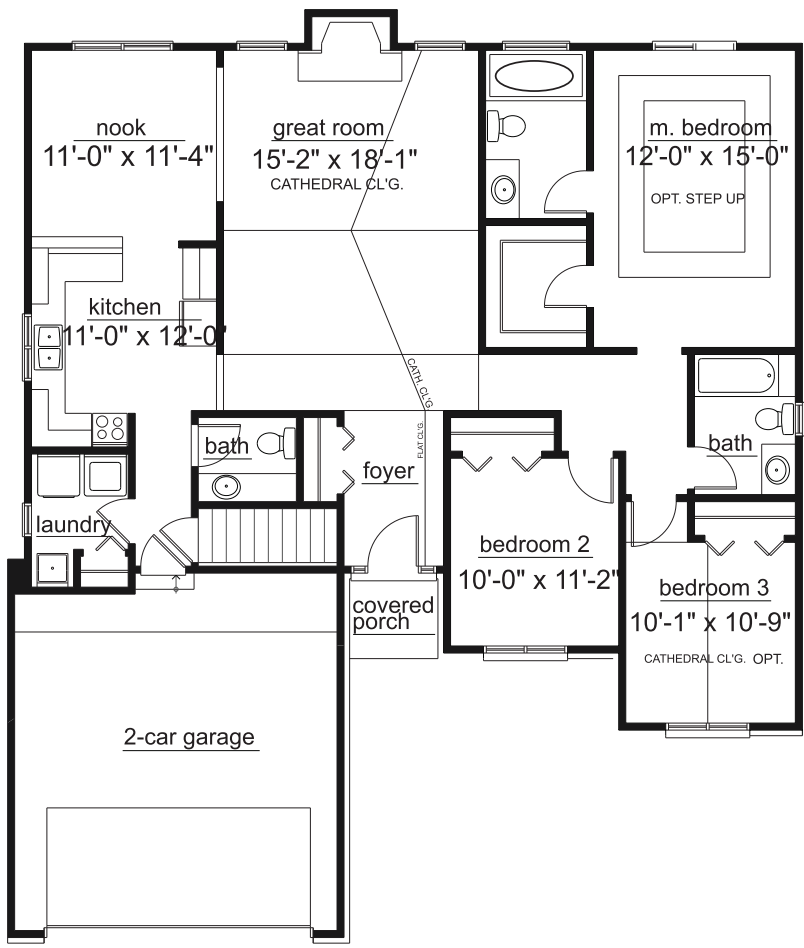

The Abbie

first floor plan
 Square Footage
 Total: 1,625sq. ft.

CHERRY CREEK
 BUILDING LLC
 (586) 752-9624
 CherryCreekBuilding.com